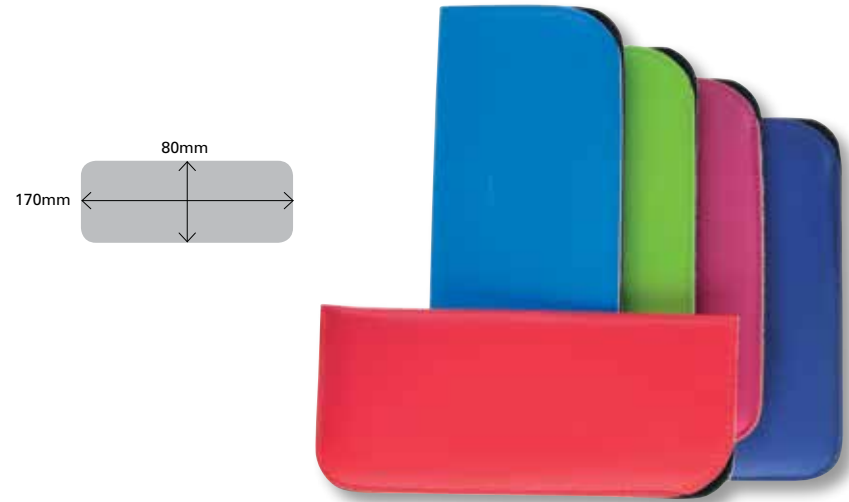

**ORDER
ONLINE**

opticalservice.co.uk

1001 - Medium Classic Slip In Case

Boxed: 100's

1003 - Large Modern Slip In Case

Boxed: 100's

1002 - Large Classic Slip In Case

Boxed: 100's