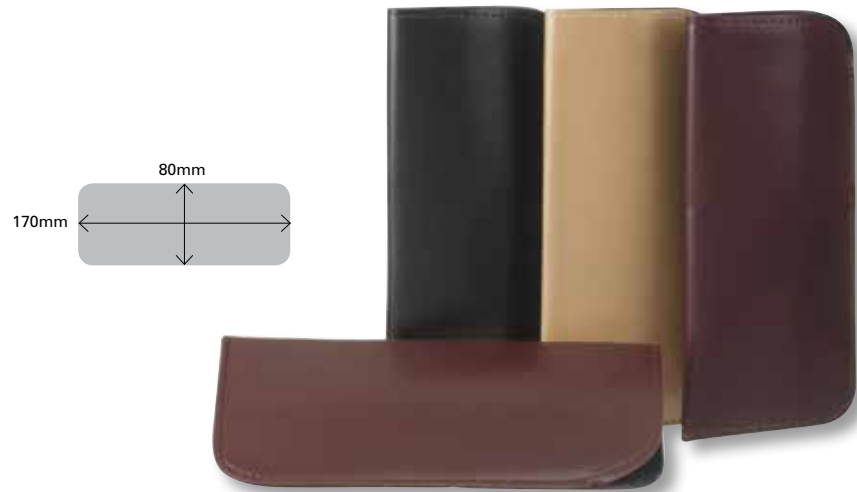

**ORDER
ONLINE**

opticalservice.co.uk

1001 - Medium Classic Slip In Case

Boxed: 100's

1003 - Large Modern Slip In Case

Boxed: 100's

1002 - Large Classic Slip In Case

Boxed: 100's