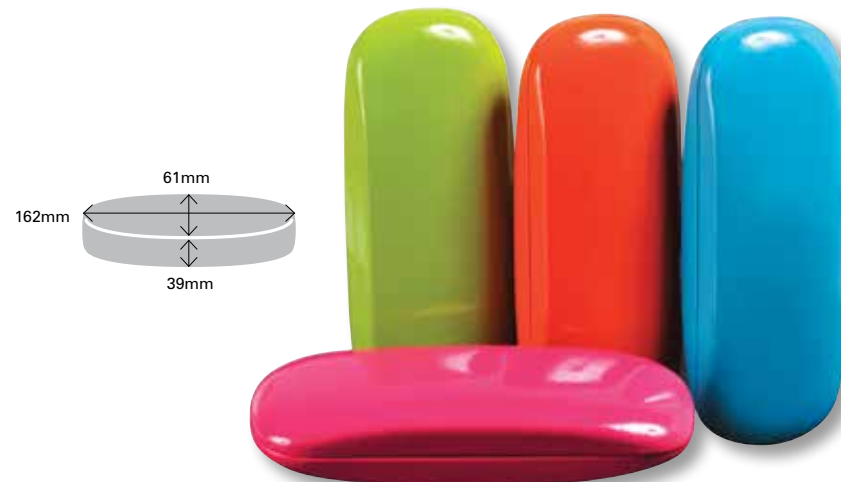

1149 - Snake Effect Luxury Metal Case

Boxed: 25's

1166 - Matt Finish Black Metal Case

Boxed: 25's

1169 - Gloss Finish Metal Case

Boxed: 25's

1168 - Gloss Finish Metal Case

Boxed: 25's