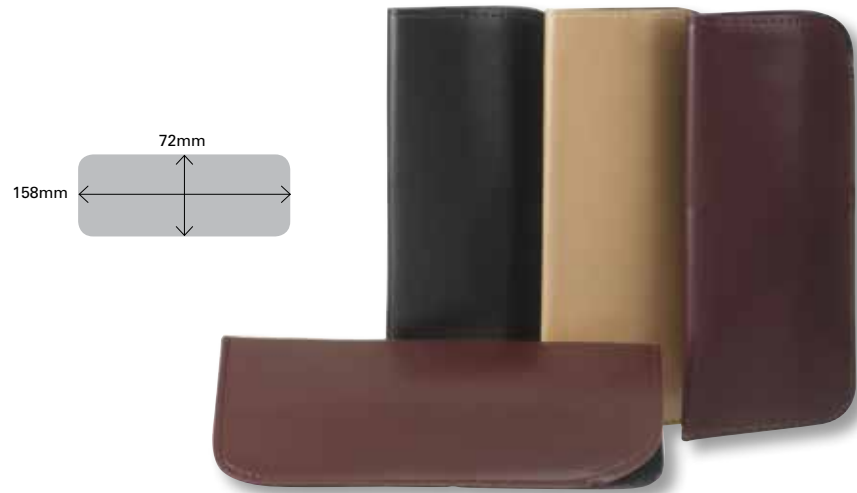

1001 - Medium Classic Slip In Case

Boxed: 100's