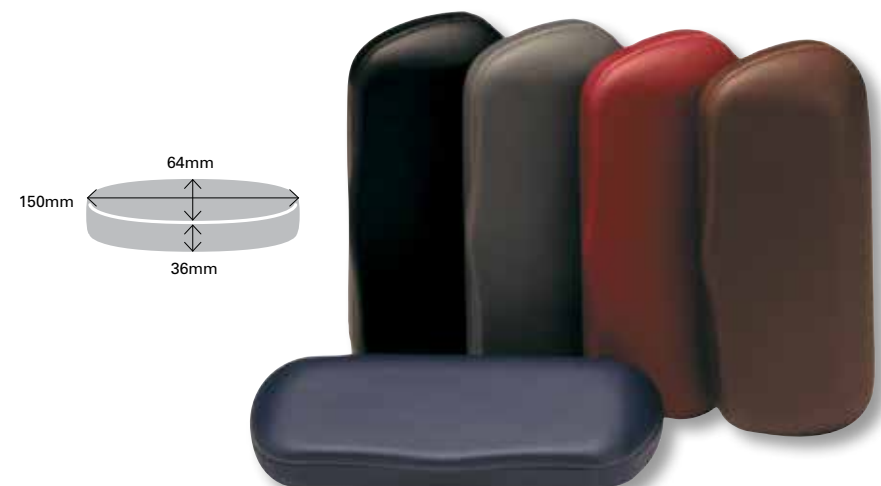

1116 - Classic Metal Case

Boxed: 25's